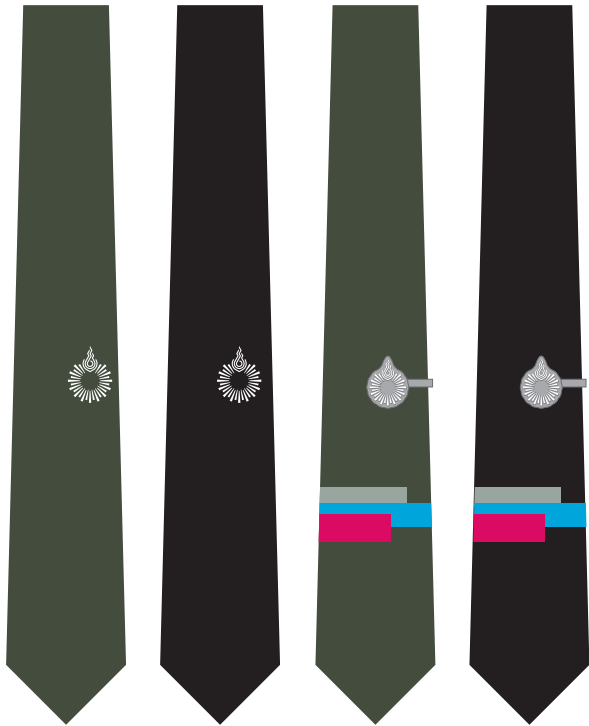

NECKTIE

PIN

BELT

TERRITORIAL DEFENSE  
BADGE